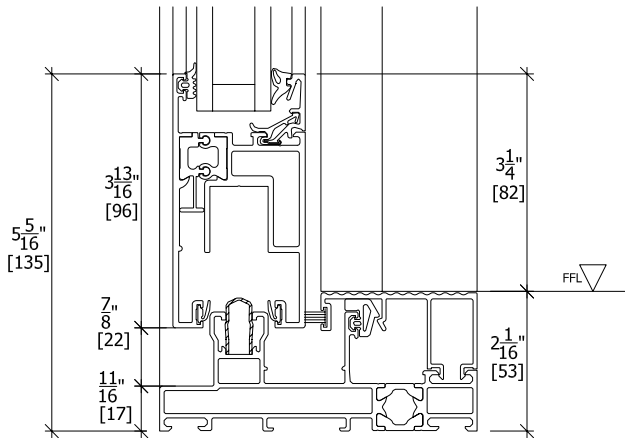

B-B Vertical Section

Exterior

Interior

Exterior view

Interior

A-A Horizontal Section

Exterior

<h2>Aluminium Window</h2>			Goldbrecht USA Inc. +1 310 393 5540 Phone +1 310 393 1232 Fax www.Goldbrecht-Systems.com	
<h3>Lift and Roll Door</h3>		Date		02/22/2008
		Engineer		C.J.B.
		Doc #		Not to Scale
Variant	<h3>System C</h3>	System	Folding & Sliding Series	