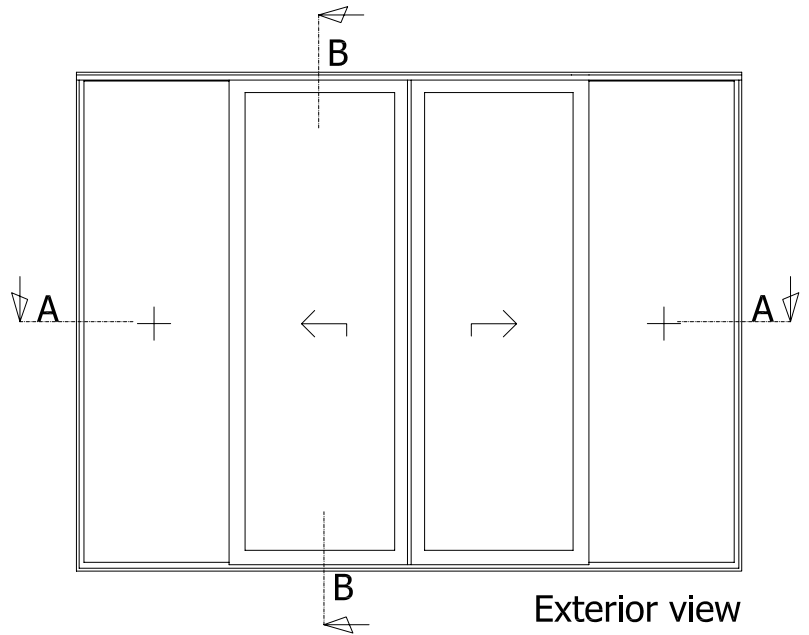

B-B Vertical Section

Exterior

Interior

Exterior view

Interior

A-A Horizontal Section

Exterior

<h2>Aluminium Window</h2>			Goldbrecht USA Inc. +1 310 393 5540 Phone +1 310 393 1232 Fax www.Goldbrecht-Systems.com	
<h3>Lift and Roll Door</h3>		Date		02/22/2008
		Engineer		C.J.B.
		Doc #		Not to Scale
Variant	<h3>System C</h3>	System	Folding & Sliding Series	