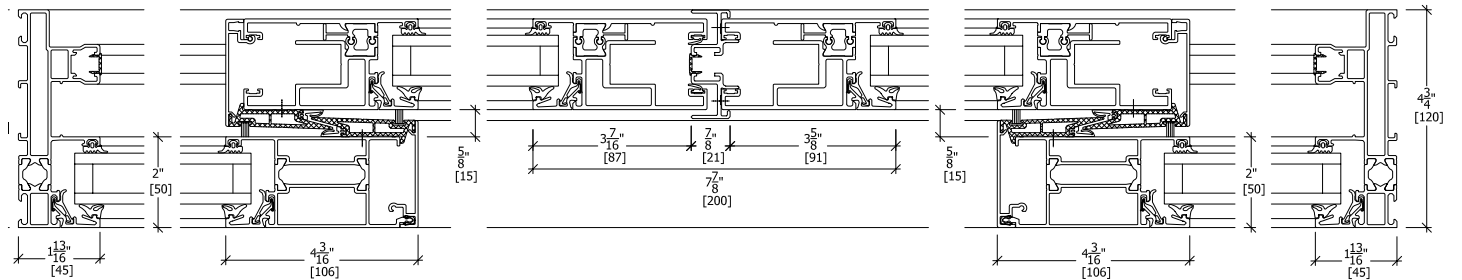

B-B Vertical Section

Exterior

Interior

Exterior view

Interior

A-A Horizontal Section

Exterior

<h2>Aluminium Window</h2>			Goldbrecht USA Inc. +1 310 393 5540 Phone +1 310 393 1232 Fax www.Goldbrecht-Systems.com	
<h3>Lift and Roll Door</h3>		Date		02/22/2008
		Engineer		C.J.B.
		Doc #		Not to Scale
Variant	<h3>System C</h3>	System	Folding & Sliding Series	