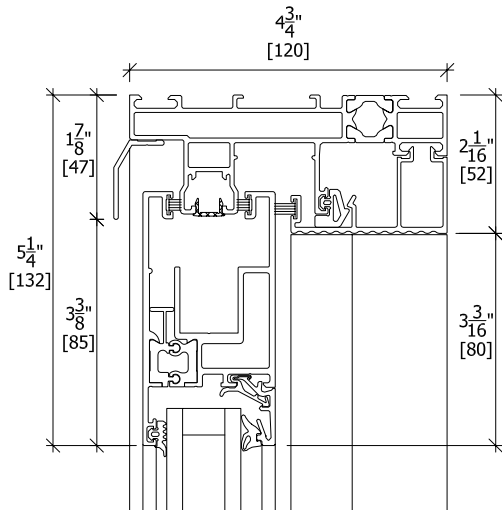

B-B Vertical Section

Exterior

Interior

Exterior view

Interior

A-A Horizontal Section

Exterior

<h2>Aluminium Window</h2>			Goldbrecht USA Inc. +1 310 393 5540 Phone +1 310 393 1232 Fax www.Goldbrecht-Systems.com	
<h3>Lift and Roll Door</h3>		Date		02/22/2008
		Engineer		C.J.B.
		Doc #		Not to Scale
Variant	<h3>System C</h3>	System	Folding & Sliding Series	