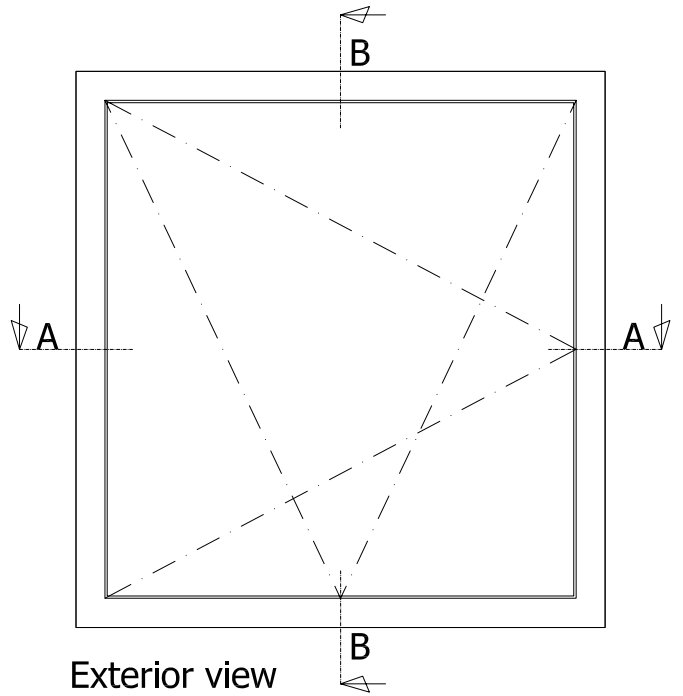

A-A Horizontal Section

B-B Vertical Section

Aluminum Window			Goldbrecht USA Inc. +1 310 393 5540 Phone +1 310 393 1232 Fax www.Goldbrecht-Systems.com
Tilt & Turn	Date	08.17.2007	
	Engineer	C.J.B.	
	Doc #		
Variant		System	65 series