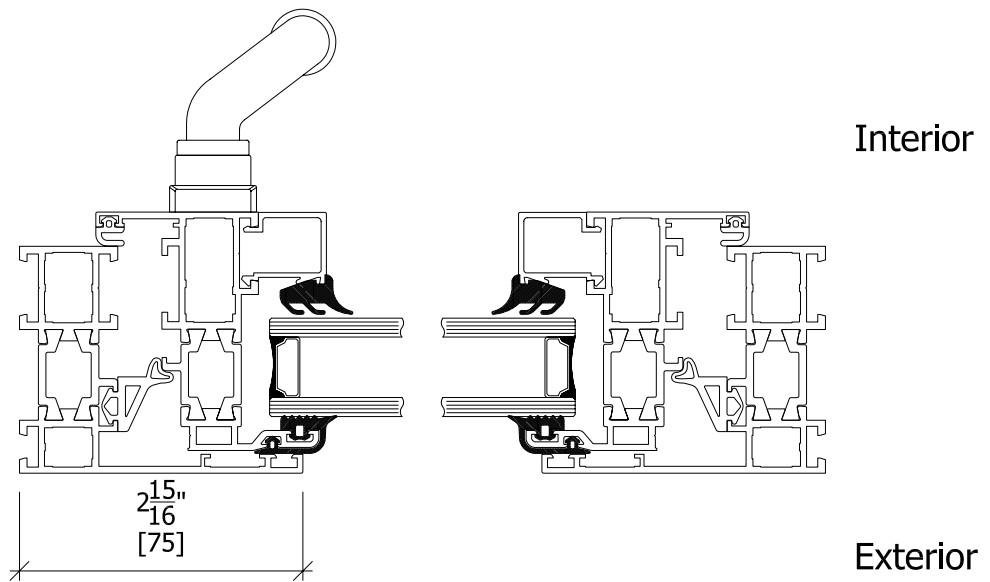

A-A Horizontal Section

B-B Vertical Section

Aluminum Window			Goldbrecht USA Inc. +1 310 393 5540 Phone +1 310 393 1232 Fax www.Goldbrecht-Systems.com
Tilt & Turn	Date	08.17.2007	
	Engineer	C.J.B.	
	Doc #		
Variant		System	65 series