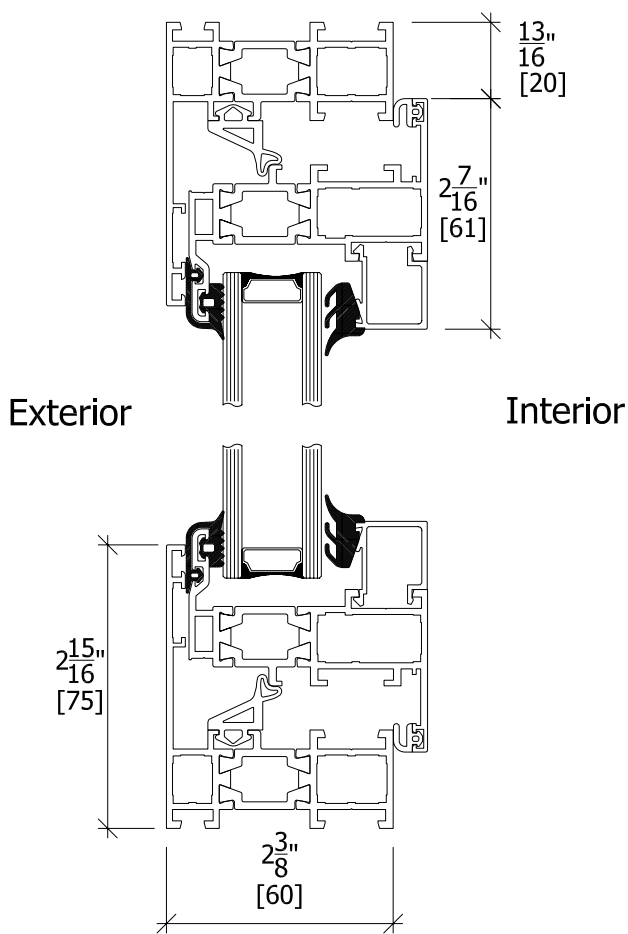

A-A Horizontal Section

B-B Vertical Section

Aluminum Window			Goldbrecht USA Inc. +1 310 393 5540 Phone +1 310 393 1232 Fax www.Goldbrecht-Systems.com
Tilt & Turn	Date	08.17.2007	
	Engineer	C.J.B.	
	Doc #		
Variant		System	65 series