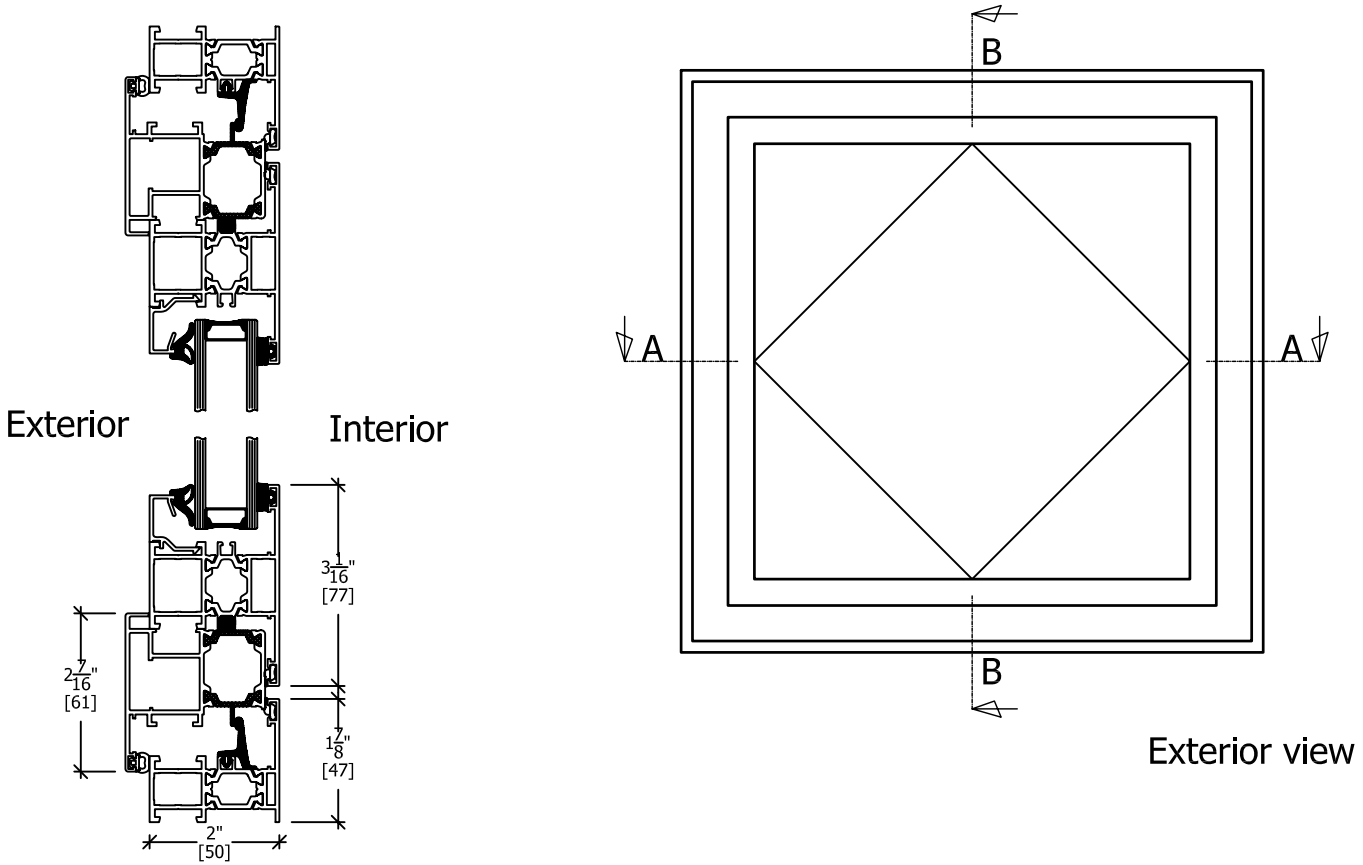

B-B Vertical Section

A-A Horizontal Section Exterior

Aluminum Pivot Window			Goldbrecht USA Inc.
Pivot Window w/ horizontal axis of rotation.	Date	03.09.2009	
	Engineer	C.J.B.	
Variant	Doc #	NOT TO SCALE	+1 310 393 5540 Phone +1 310 393 1232 Fax www.Goldbrecht-Systems.com
	System	65 series	