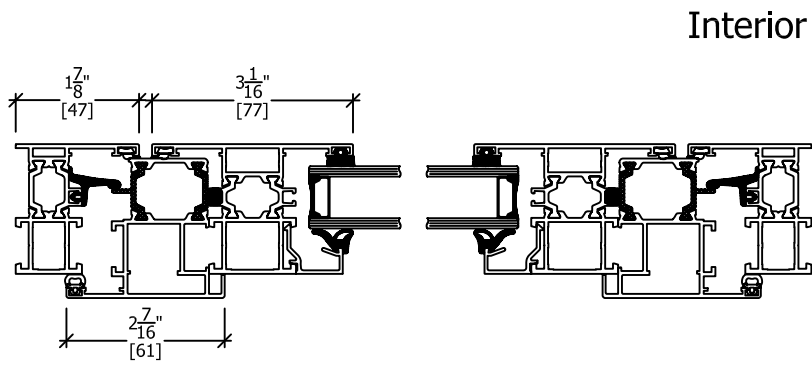

B-B Vertical Section

A-A Horizontal Section Exterior

Aluminum Pivot Window			Goldbrecht USA Inc.
Pivot Window w/ horizontal axis of rotation.	Date	03.09.2009	
	Engineer	C.J.B.	
Variant	Doc #	NOT TO SCALE	+1 310 393 5540 Phone +1 310 393 1232 Fax www.Goldbrecht-Systems.com
	System	65 series	