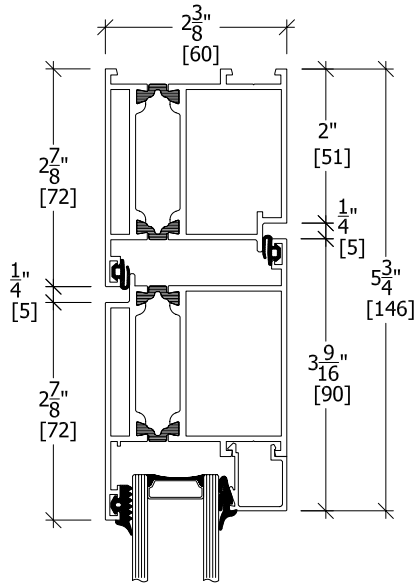

# B-B Vertical Section

Exterior

Interior

Exterior view

# A-A Horizontal Section

Interior

Exterior

<b>Aluminium Window</b>			Goldbrecht USA Inc.  +1 310 393 5540 Phone +1 310 393 1232 Fax www.Goldbrecht-Systems.com	
<b>Entry Door, inswing</b>		Date		09/12/2007
		Engineer		HF
		Doc #		Castelia lfdn
Variant		System	65 series	