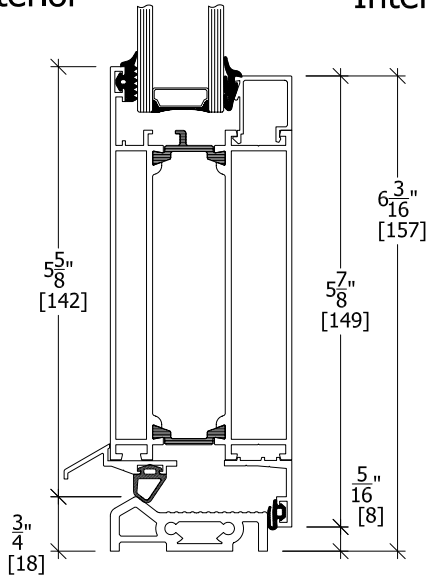

# B-B Vertical Section

Exterior

Interior

Exterior view

# A-A Horizontal Section

Interior

Exterior

<b>Aluminium Window</b>			Goldbrecht USA Inc.  +1 310 393 5540 Phone +1 310 393 1232 Fax www.Goldbrecht-Systems.com	
<b>Entry Door, inswing</b>		Date		09/12/2007
		Engineer		HF
		Doc #		Castelia lfdn
Variant		System	65 series	