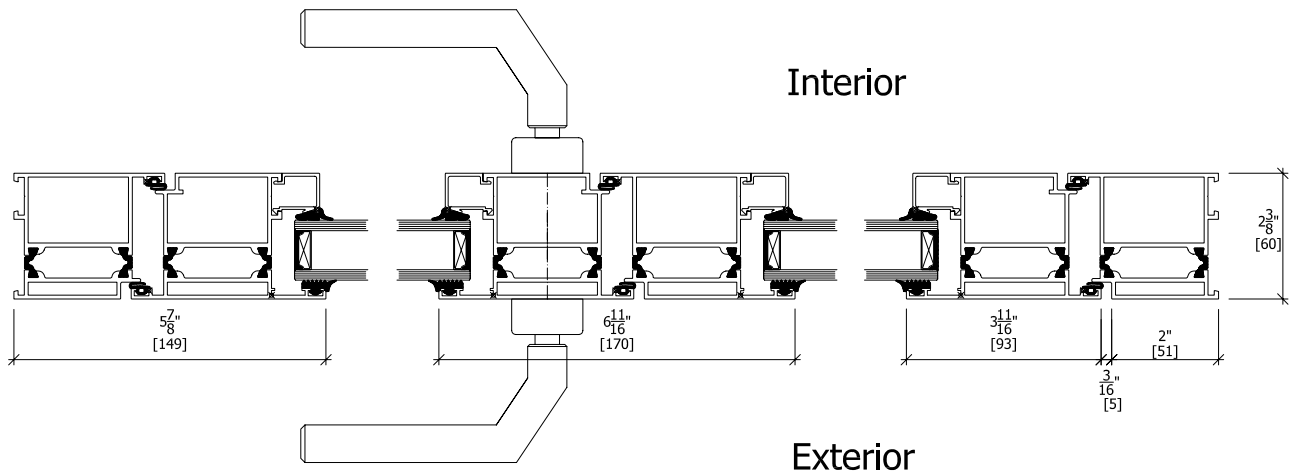

Exterior

Interior

Interior

Exterior

<h1>Aluminum Door</h1>			Goldbrecht USA Inc.	
<h2>2-panal Outswing Door w/classic door handle</h2>		Date		
		Engineer	C.J.B.	
		Doc #	Not to Scale	
Variant		System	65 series	
			+1 310 393 5540 Phone +1 310 393 1232 Fax www.Goldbrecht-Systems.com	