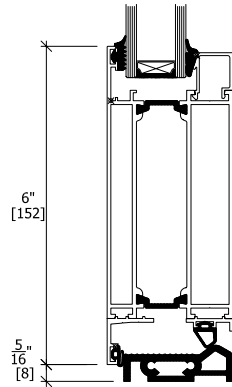

Exterior

Interior

Interior

Exterior

<h1>Aluminum Door</h1>			Goldbrecht USA Inc.	
<h2>2-panal Outswing Door w/classic door handle</h2>		Date		
		Engineer	C.J.B.	
		Doc #	Not to Scale	
Variant		System	65 series	
			+1 310 393 5540 Phone +1 310 393 1232 Fax www.Goldbrecht-Systems.com	