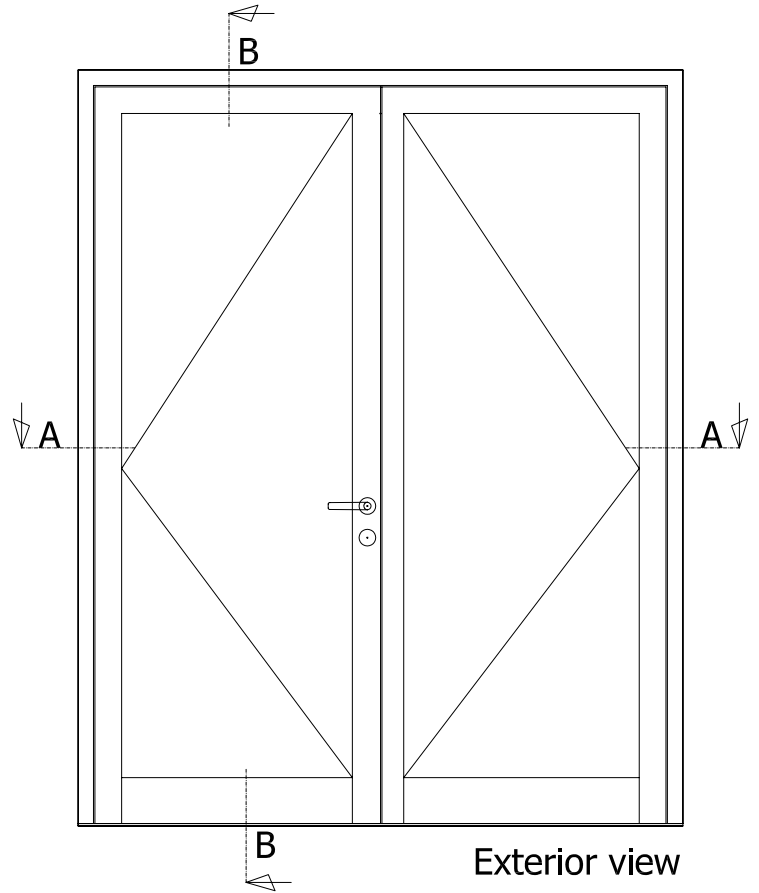

Exterior

Interior

Interior

Exterior

<h1>Aluminum Door</h1>			Goldbrecht USA Inc.	
<h2>2-panal Outswing Door w/classic door handle</h2>		Date		
		Engineer	C.J.B.	
		Doc #	Not to Scale	
Variant		System	65 series	
			+1 310 393 5540 Phone +1 310 393 1232 Fax www.Goldbrecht-Systems.com	