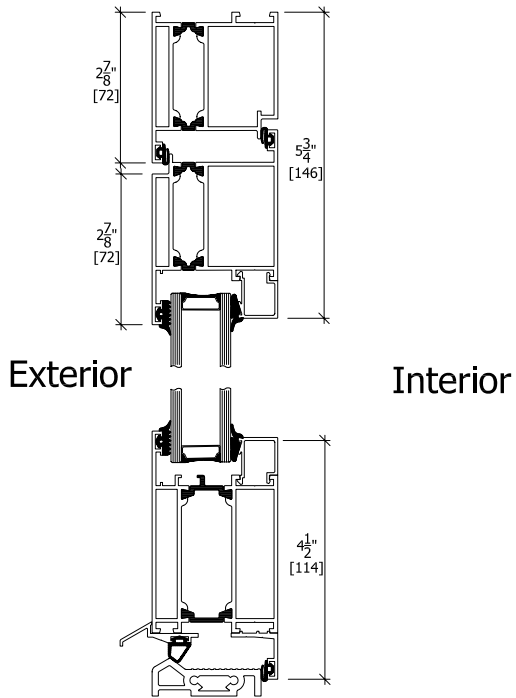

B-B Vertical Section

Aluminum Door			Goldbrecht USA Inc. +1 310 393 5540 Phone +1 310 393 1232 Fax www.Goldbrecht-Systems.com
2-panel-Inswing Door w/classic door handle	Date	10.10.2007	
	Engineer	C.J.B.	
	Doc #		
Variant		System	65 series