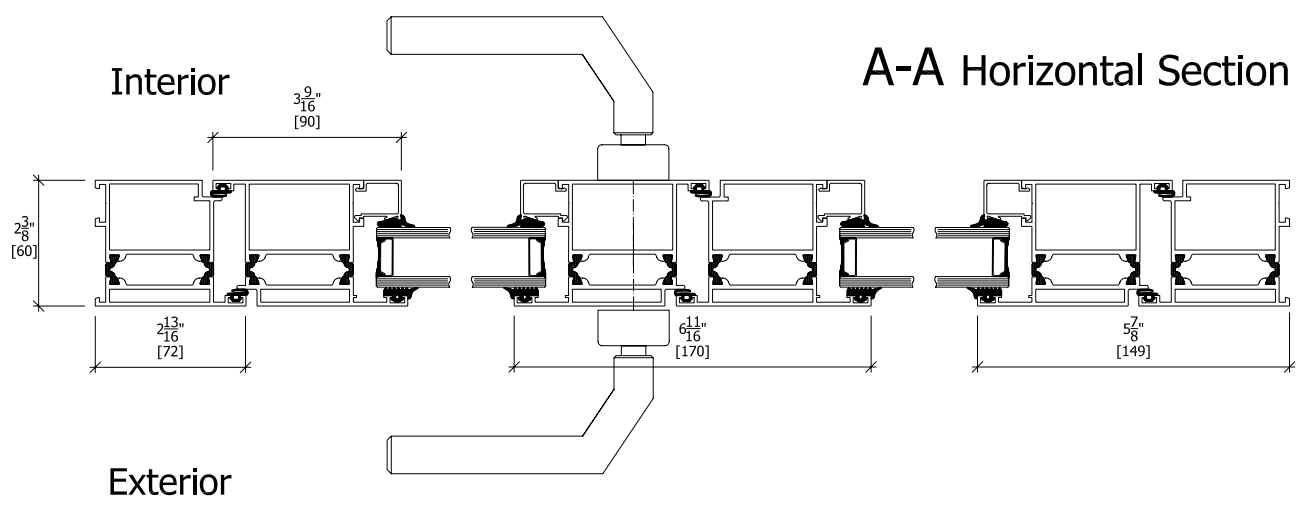

B-B Vertical Section

Aluminum Door			Goldbrecht USA Inc. +1 310 393 5540 Phone +1 310 393 1232 Fax www.Goldbrecht-Systems.com
2-panel-Inswing Door w/classic door handle	Date	10.10.2007	
	Engineer	C.J.B.	
	Doc #		
Variant		System	65 series