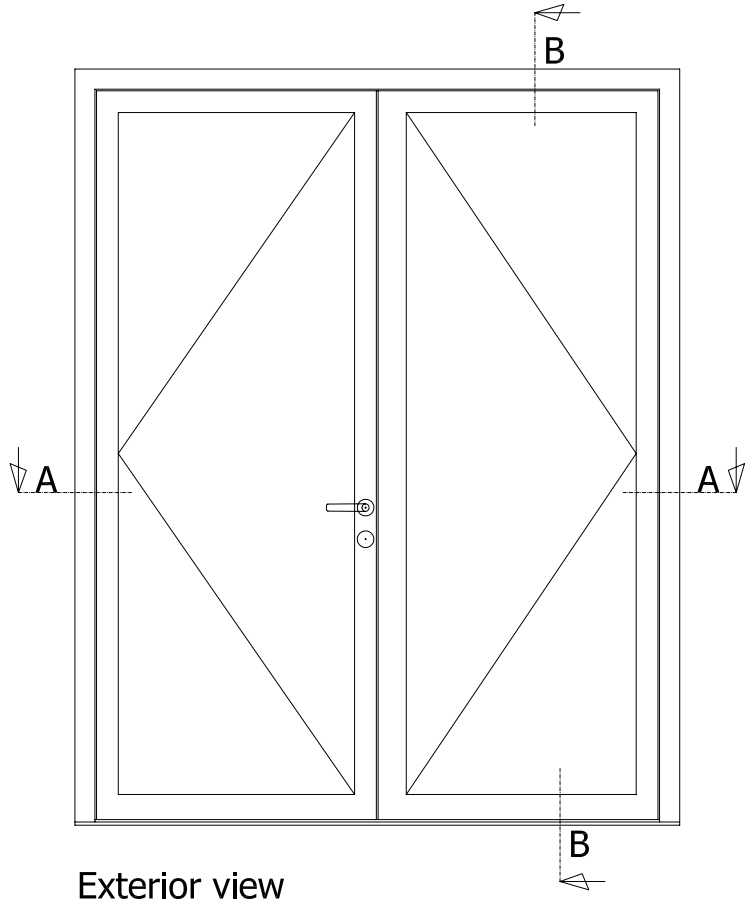

B-B Vertical Section

Aluminum Door			Goldbrecht USA Inc. +1 310 393 5540 Phone +1 310 393 1232 Fax www.Goldbrecht-Systems.com
2-panel-Inswing Door w/classic door handle	Date	10.10.2007	
	Engineer	C.J.B.	
	Doc #		
Variant		System	65 series